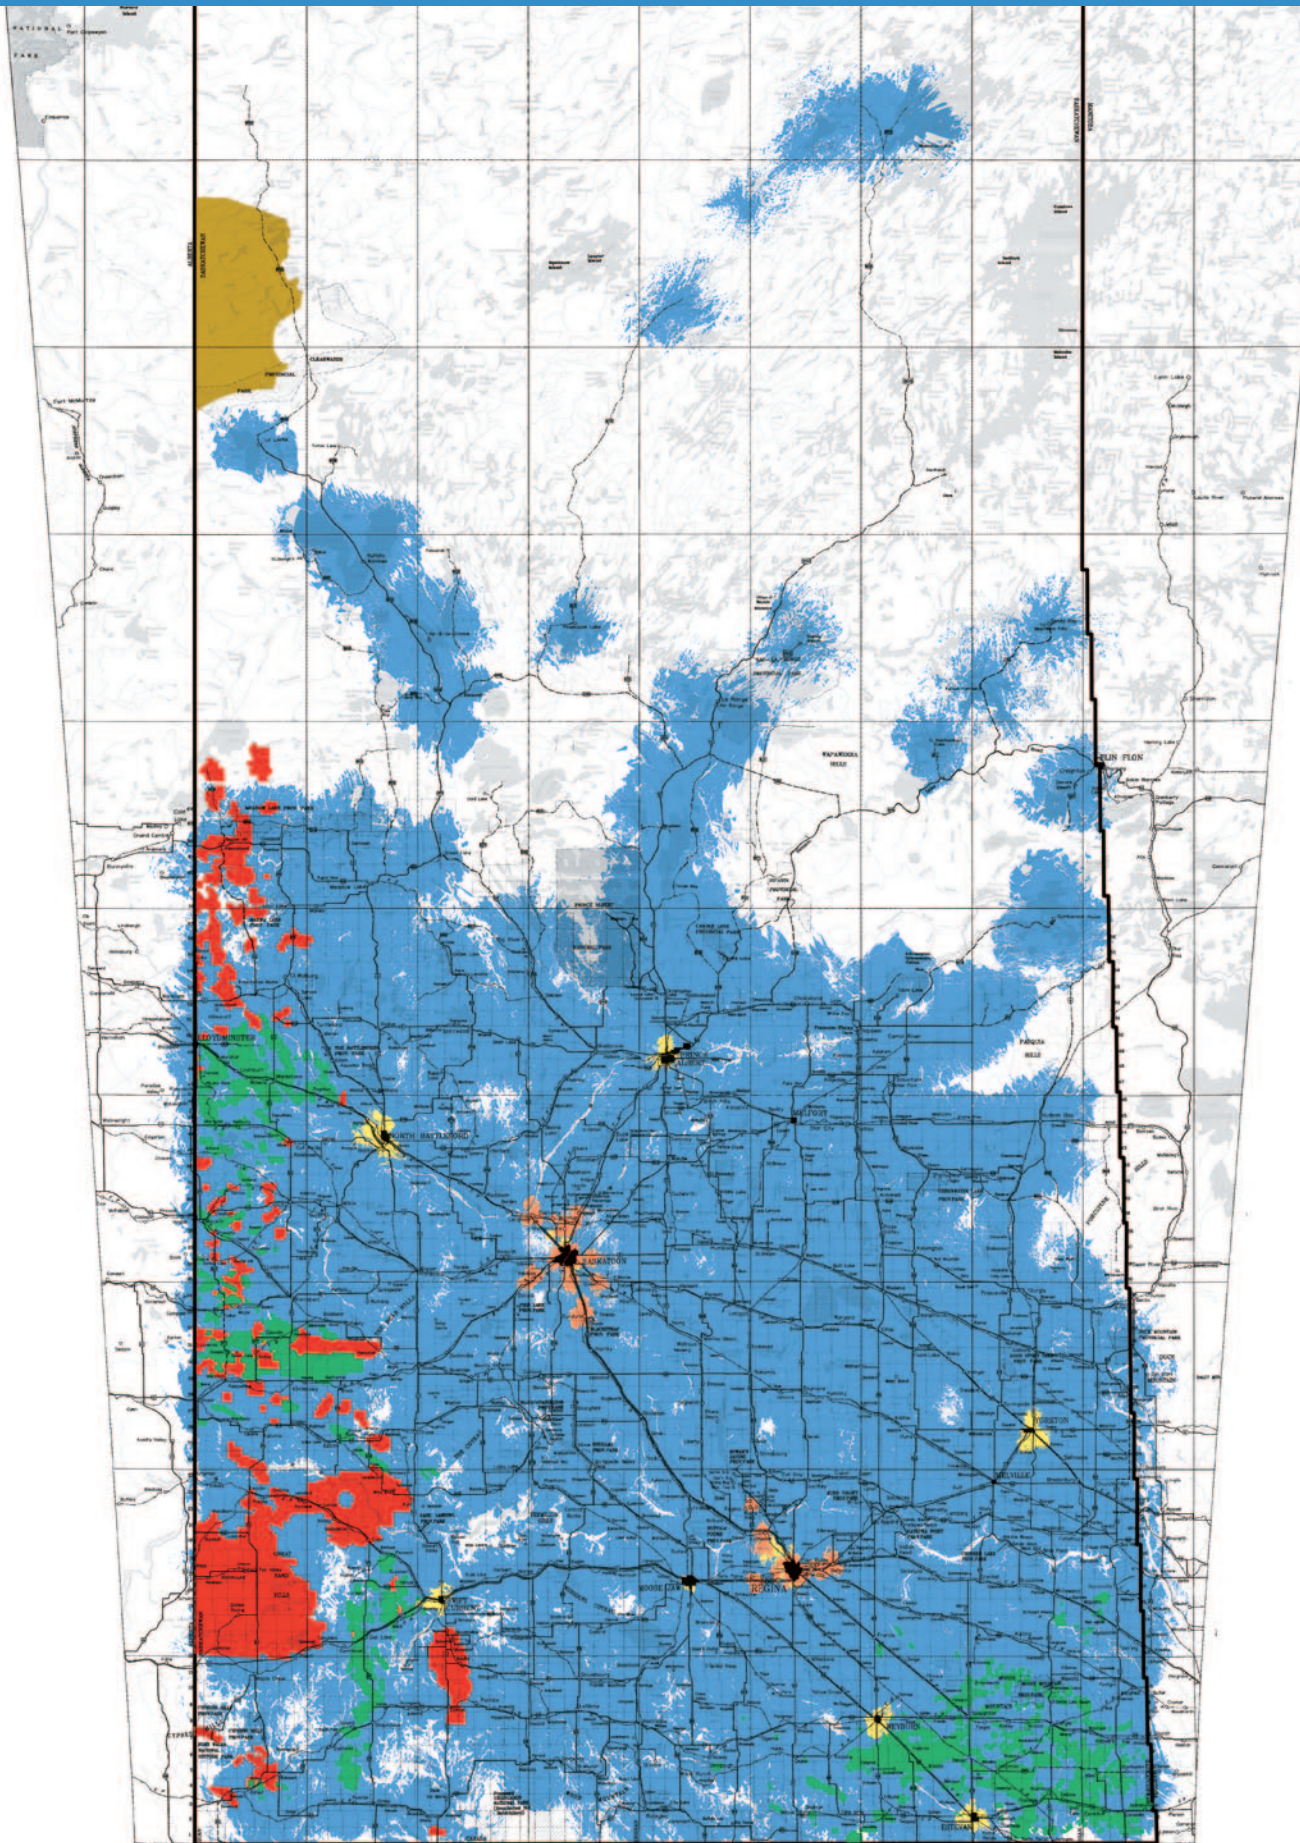

SaskTel Wireless Coverage for Oil and Gas Resource Sites of Saskatchewan

Experience Saskatchewan's largest and fastest network!

4G LTE devices can access both the 4G and 4G LTE networks.

- 4G Coverage – December 31, 2012
- Existing 4G LTE Coverage – April 11, 2013
- Future 4G LTE Coverage – Throughout 2013, the network will also be extended to Weyburn, Prince Albert, Moose Jaw, Yorkton, Swift Current, Estevan and North Battleford.

- Oil Pool
- Gas Pool
- Oil sands potential

4G Network International Roaming available in over 200 countries worldwide. Ask us for details.

SaskTel
Your Life. Connected.™

Visit sasktel.com/coverage for more information